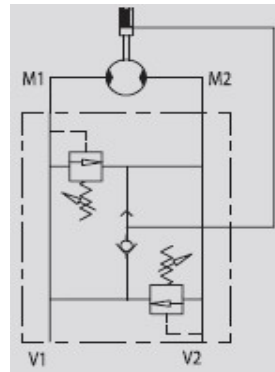

INLINE COMPONENTS

VMP - INLINE RELIEF VALVE

Part No	Description
VMP-06	3/8" Inline Relief Valve
VMP-08	1/2" Inline Relief Valve
VMP-12	3/4" Inline Relief Valve
VMP-16	1" Inline Relief Valve

FMRV - FACE MOUNTED RELIEF VALVE

Part No	Description
FMRV-08	1/2" Face Mounted Relief Valve

VAU - DUAL CROSS OVER RELIEF VALVE

Part No	Description
VAU-06	3/8" Dual Cross Over Relief Valve
VAU-08	1/2" Dual Cross Over Relief Valve