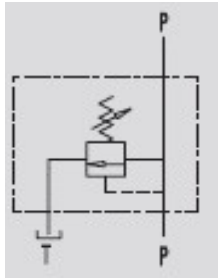

INLINE COMPONENTS

VMP - INLINE RELIEF VALVE

Part No	Description
VMP-06	3/8" Inline Relief Valve
VMP-08	1/2" Inline Relief Valve
VMP-12	3/4" Inline Relief Valve
VMP-16	1" Inline Relief Valve

FMRV - FACE MOUNTED RELIEF VALVE

Part No	Description
FMRV-08	1/2" Face Mounted Relief Valve

VAU - DUAL CROSS OVER RELIEF VALVE

Part No	Description
VAU-06	3/8" Dual Cross Over Relief Valve
VAU-08	1/2" Dual Cross Over Relief Valve