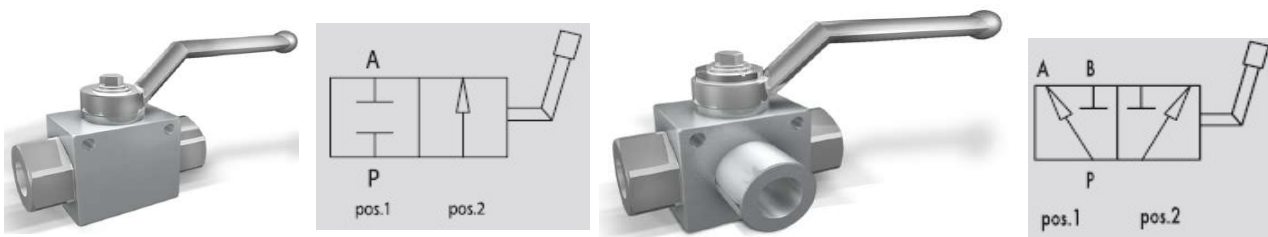

THC INLINE COMPONENTS

BKHR - BALL VALVES

Part No	Description
BKHR-04	1/4" Two Way Ball Valve
BKHR-06	3/8" Two Way Ball Valve
BKHR-08	1/2" Two Way Ball Valve
BKHR-12	3/4" Two Way Ball Valve
BKHR-16	1" Two Way Ball Valve
BKHR-20	1 1/4" Two Way Ball Valve
BKHR-24	1 1/2" Two Way Ball Valve
BKHR-32	2" Two Way Ball Valve
BKHR3-04	1/4" Three Way Ball Valve - "L" Port
BKHR3-06	3/8" Three Way Ball Valve - "L" Port
BKHR3-08	1/2" Three Way Ball Valve - "L" Port
BKHR3-12	3/4" Three Way Ball Valve - "L" Port
BKHR3-16	1" Three Way Ball Valve - "L" Port
BKHR3-20	1 1/4" Three Way Ball Valve - "L" Port
BKHR3-24	1 1/2" Three Way Ball Valve - "L" Port

VU - INLINE CHECK VALVE

Part No	Description
VU-04	1/4" Check Valve
VU-06	3/8" Check Valve
VU-08	1/2" Check Valve
VU-12	3/4" Check Valve
VU-16	1" Check Valve
VU-20	1 1/4" Check Valve
VU-24	1 1/2" Check Valve
VU-32	2" Check Valve