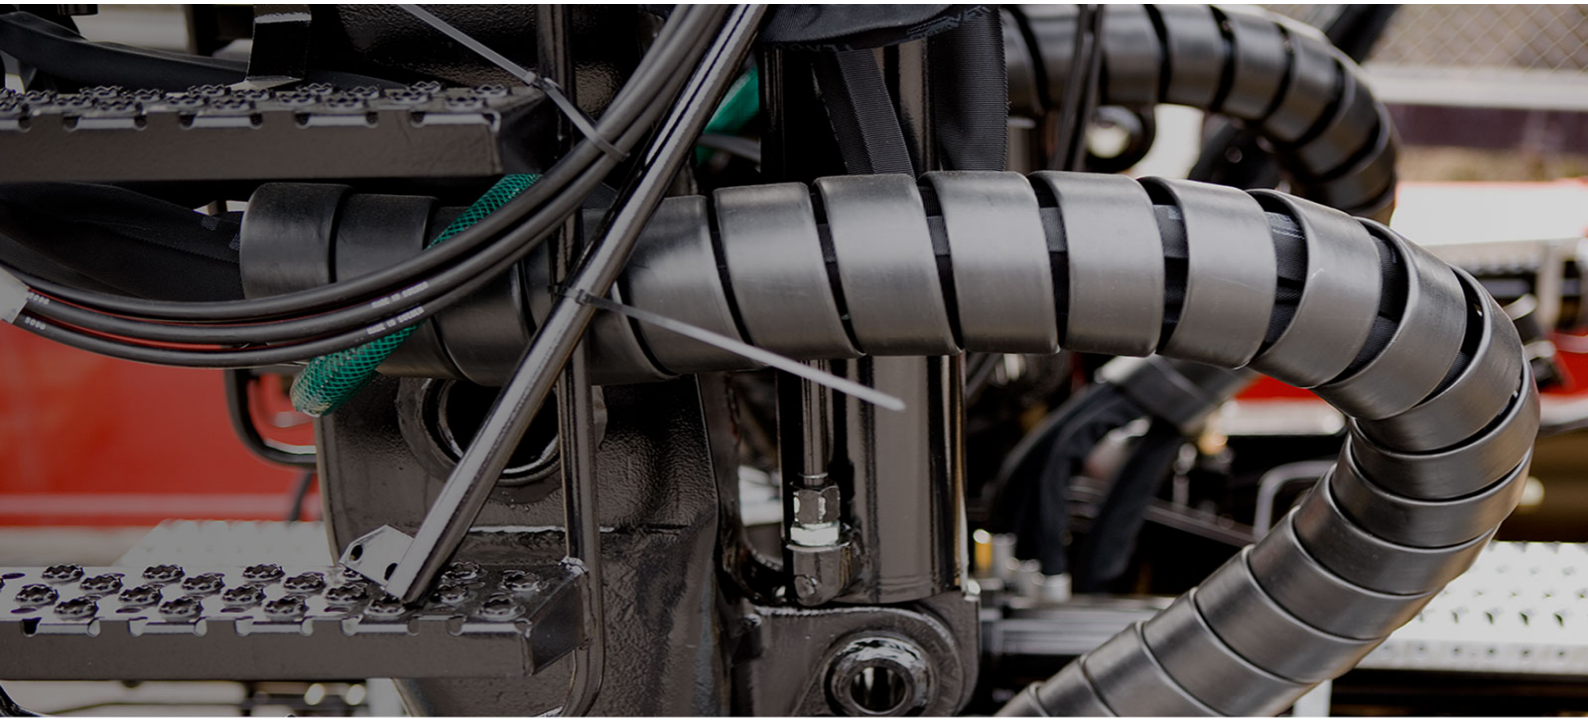

THC.CO.ZA

THC THE
HYDRAULIC
CENTRE